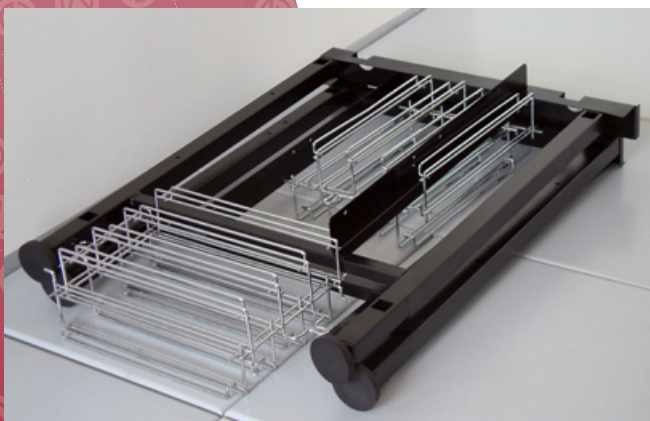

## GRANDI FORNI OVEN STAND COR005

### OVEN STAND

- STAND FITS THE ANVIL GRANDI FORNI OVEN.
- STURDY MILD STEEL CONSTRUCTION.
- POWDER COATED FOR QUALITY LOOK AND FEEL.
- TAKES 8 SHELVES, SAME SHELVES AS THE OVEN.
- 4 STURDY LARGE RUBBER FEET.
- SIMPLE/EASY ASSEMBLY.
- NEAT, EASY AND EFFICIENT.

### FLAT PACK - OVEN STAND

- FLAT DIMENSIONS - 700 x1000 x150mm.
- BOX CONTENTS:-  
LEFT AND RIGHT LEGS, CHROME WIRE SHELF RUNNERS,  
FASTENERS AND RUBBER FEET