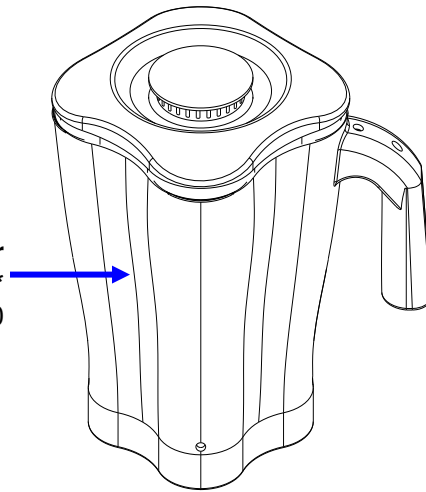

** Cutter Assembly Includes: Blade, Lock Washer, Hex Nut, Drive Coupling Attachment and Cutter Bearing Assembly.

| | | | | | | |
|--|--|--|---------------------------|--|-----------------------|--|
|  Hamilton Beach 4421 Waterfront Drive Glen Allen, VA 23060 | Revision Description: Replace Lid part number. | | Revision Date: 11/10/2016 | | Approved by: DOC7217 | |
| | Request Number: DOC7217 | | Page: 2 of 3 | | Document #: 540044000 | |
| | Issue Code(s): | | | | Rev: C | |

Parts & Accessories Diagram

HBH550

PROPRIETARY RIGHTS NOTICE This document and all information contained within it is the property of Hamilton Beach Brands, Inc. (HBB). It is confidential and proprietary and has been provided to you for a limited purpose. It must be returned or destroyed upon request. Disclosure, reproduction or use of this document and any information contained within it, in full or in part, for any purpose is forbidden without the prior written consent of HBB. No photographs may be taken of any article fabricated or assembled from this document without the prior written consent of HBB.

ACCESSORIES

Container Washer
BCR100

48oz. Container
Complete*
6126-600

Notes:

*Complete Container includes: Cutter Assembly, Container, Lid and Filler Cap

| | | | | | | | |
|--|-----------------------|---------|--------------------------|------------|--------------|------------------|------|
| Hamilton Beach 4421 Waterfront Drive Glen Allen, VA 23060 | Revision Description: | | Replace Lid part number. | | | | |
| | Request Number: | DOC7217 | Revision Date: | 11/10/2016 | Approved by: | DOC7217 | |
| | Issue Code(s): | | Page: | 3 of 3 | Document #: | 540044000 | Rev: |