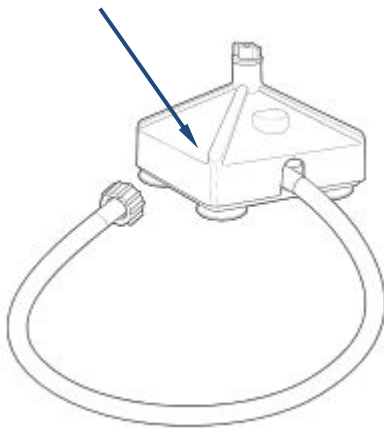

Parts & Accessories Diagram

HBH550

PROPRIETARY RIGHTS NOTICE This document and all information contained within it is the property of Hamilton Beach Brands, Inc. (HBB). It is confidential and proprietary and has been provided to you for a limited purpose. It must be returned or destroyed upon request. Disclosure, reproduction or use of this document and any information contained within it, in full or in part, for any purpose is forbidden without the prior written consent of HBB. No photographs may be taken of any article fabricated or assembled from this document without the prior written consent of HBB.

ACCESSORIES

Container Washer
BCR100