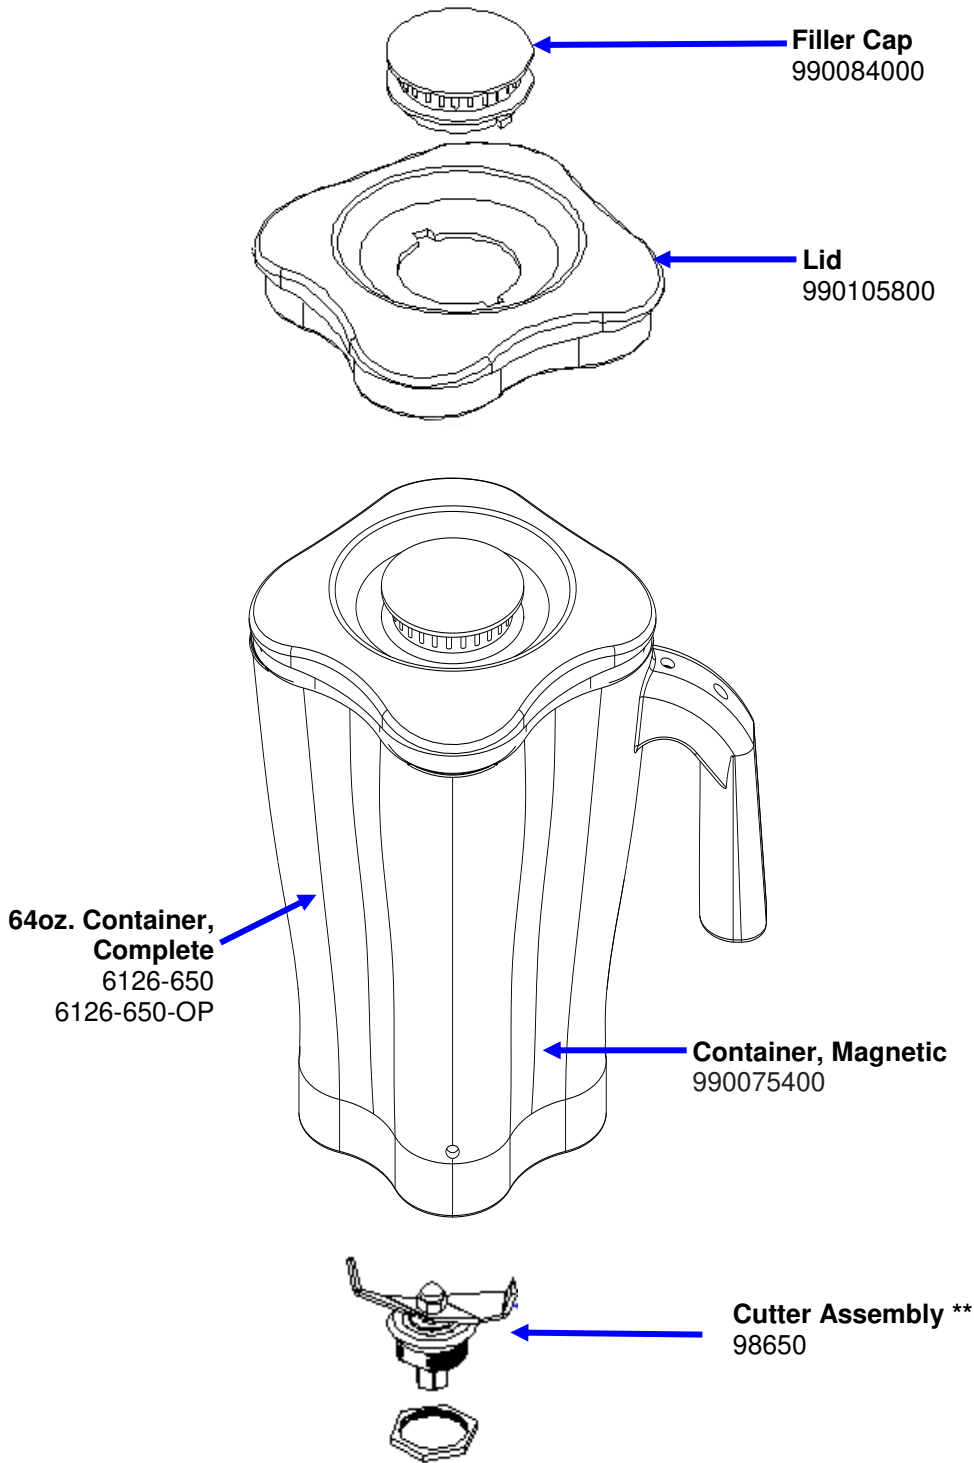

REPLACEMENT PARTS:

| | | | | | | |
|--|-----------------------|--------------------------|----------------|------------|--------------|------------------|
|  <p>Hamilton Beach 4421 Waterfront Drive Glen Allen, VA 23060</p> | Revision Description: | Replace Lid part number. | | | | |
| | Request Number: | DOC7217 | Revision Date: | 11/10/2016 | Approved by: | DOC7217 |
| | Issue Code(s): | | Page: | 1 of 3 | Document #: | 540044000 |
| | | | | | Rev: | C |

** Cutter Assembly Includes: Blade, Lock Washer, Hex Nut, Drive Coupling Attachment and Cutter Bearing Assembly.

| | | | | | | |
|--|--|--|---------------------------|--|-----------------------|--|
|  Hamilton Beach 4421 Waterfront Drive Glen Allen, VA 23060 | Revision Description: Replace Lid part number. | | Revision Date: 11/10/2016 | | Approved by: DOC7217 | |
| | Request Number: DOC7217 | | Page: 2 of 3 | | Document #: 540044000 | |
| | Issue Code(s): | | | | Rev: C | |