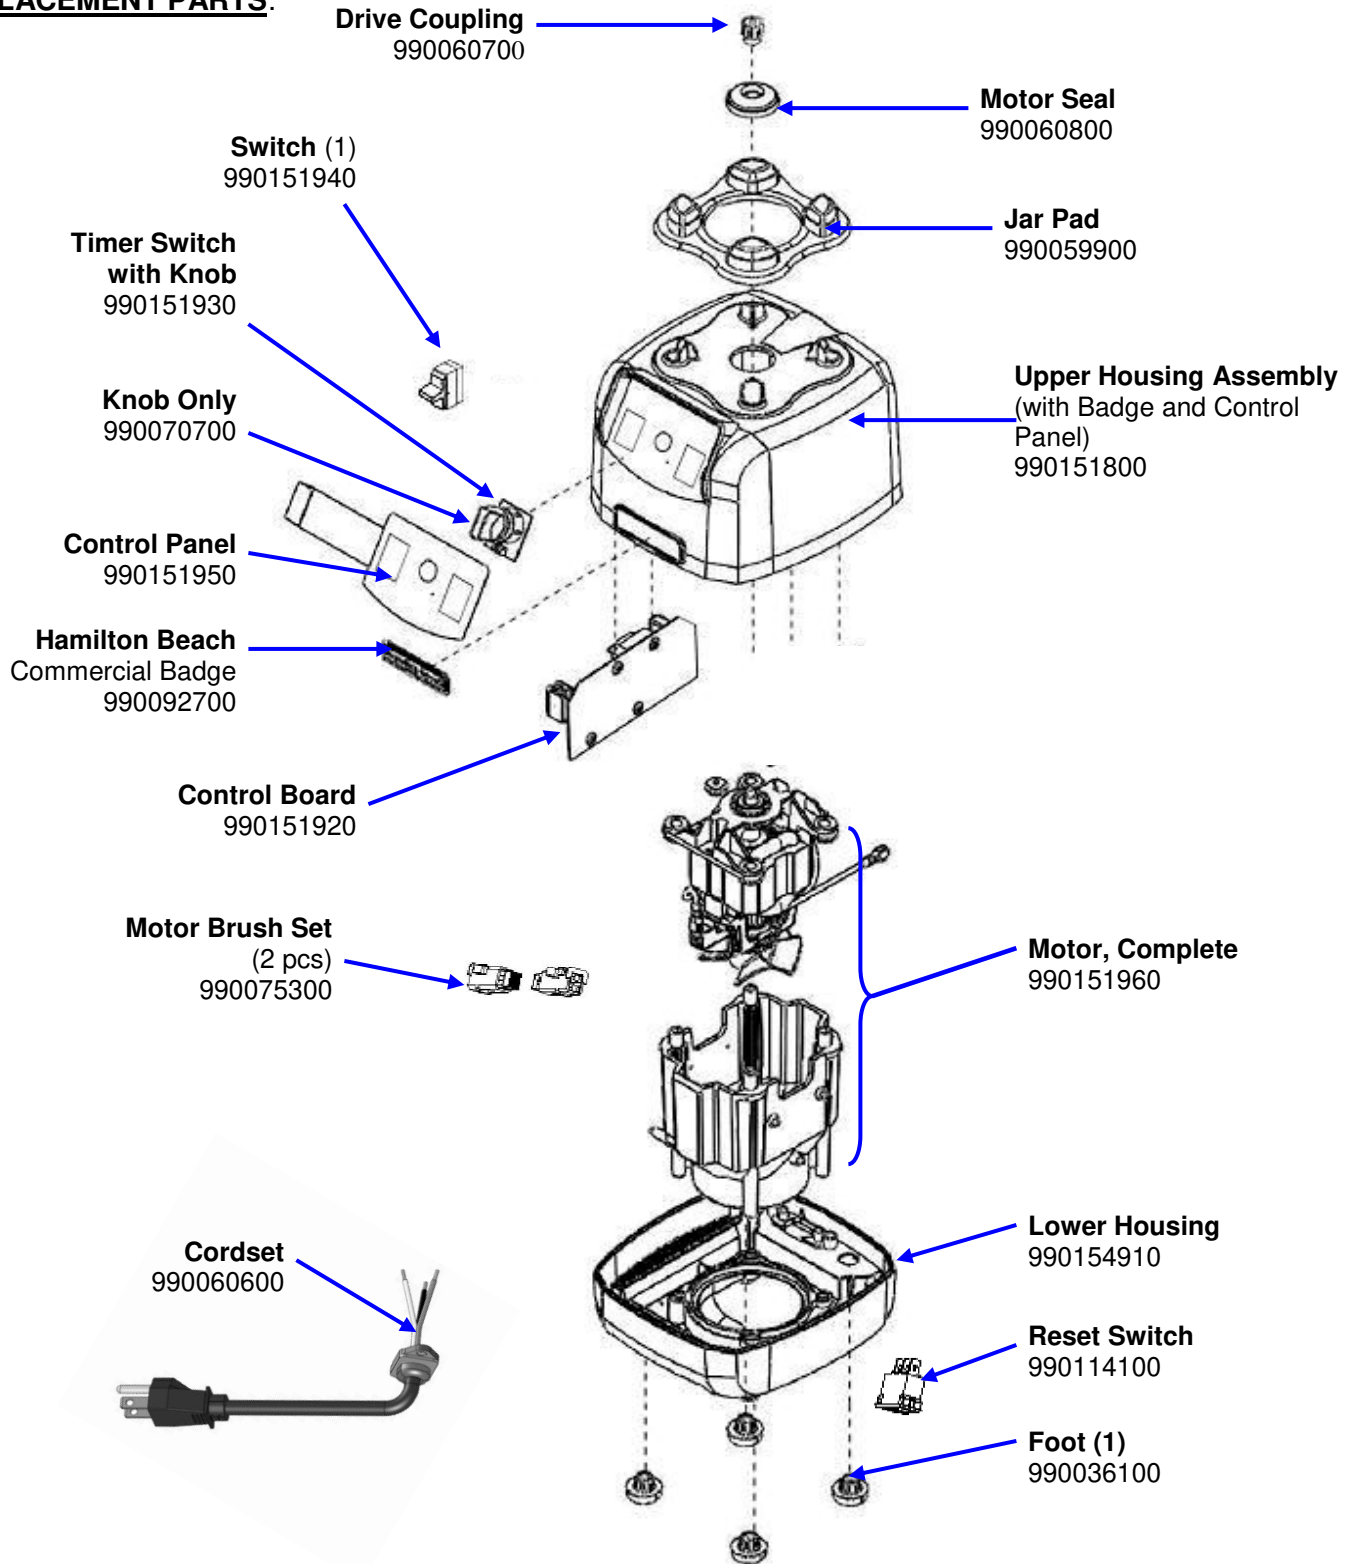

REPLACEMENT PARTS:

| | | | | | | |
|--|-----------------------|--------------------------|----------------|------------|--------------|------------------|
|  <p>Hamilton Beach 4421 Waterfront Drive Glen Allen, VA 23060</p> | Revision Description: | Replace Lid part number. | | | | |
| | Request Number: | DOC7217 | Revision Date: | 11/10/2016 | Approved by: | DOC7217 |
| | Issue Code(s): | | Page: | 1 of 3 | Document #: | 540044000 |
| | | | | | Rev: | C |

** Cutter Assembly Includes: Blade, Lock Washer, Hex Nut, Drive Coupling Attachment and Cutter Bearing Assembly.

| | | | | | | |
|--|--|--|---------------------------|--|-----------------------|--|
|  Hamilton Beach 4421 Waterfront Drive Glen Allen, VA 23060 | Revision Description: Replace Lid part number. | | Revision Date: 11/10/2016 | | Approved by: DOC7217 | |
| | Request Number: DOC7217 | | Page: 2 of 3 | | Document #: 540044000 | |
| | Issue Code(s): | | | | Rev: C | |

ACCESSORIES

Container Washer
BCR100

48oz. Container
Complete*
6126-600

Notes:

*Complete Container includes: Cutter Assembly, Container, Lid and Filler Cap

| | | | | | | | |
|--|-----------------------|---------|--------------------------|------------|--------------|------------------|------|
| Hamilton Beach 4421 Waterfront Drive Glen Allen, VA 23060 | Revision Description: | | Replace Lid part number. | | | | |
| | Request Number: | DOC7217 | Revision Date: | 11/10/2016 | Approved by: | DOC7217 | |
| | Issue Code(s): | | Page: | 3 of 3 | Document #: | 540044000 | Rev: |