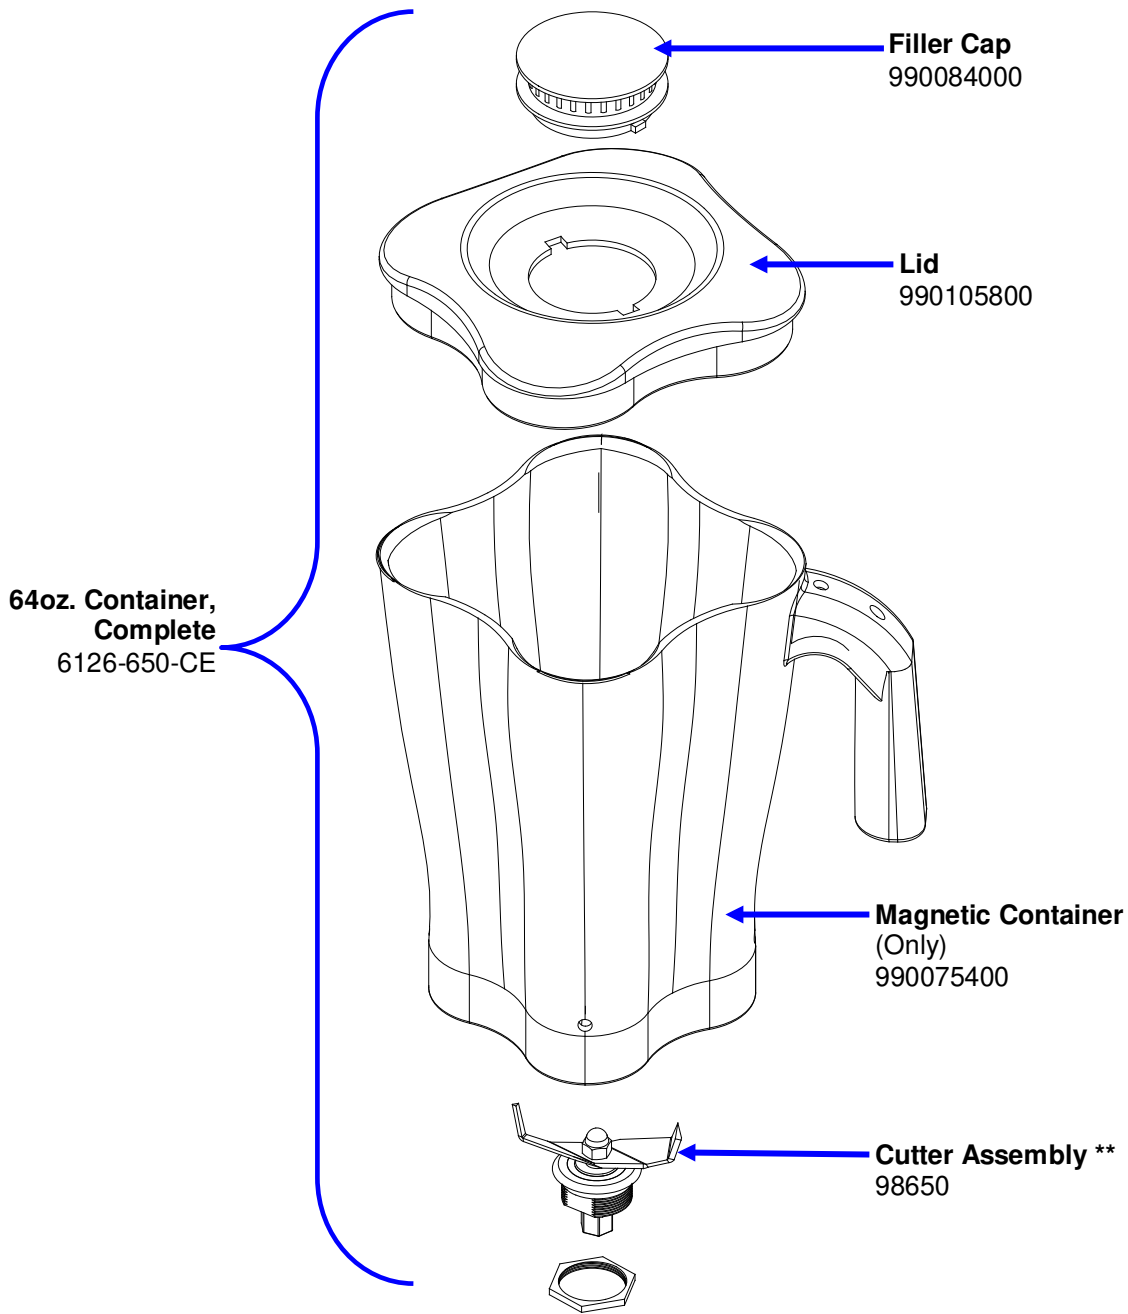

 <p>Hamilton Beach 4421 Waterfront Drive Glen Allen, VA 23060</p>	Revision Description:	Update PC Board Part Number					
	Request Number:	<b>DOC7528</b>	Revision Date:	02/28/2017	Approved by:	DOC7528	
	Issue Code(s):		Page:	1 of 3	Document #:	<b>540039000</b>	Rev:

**Notes:**

\*Complete Container Includes: Cutter Assembly, Container, Lid and Filler Cap

\*\*Cutter Assembly Includes: Blade, Lock Washer, Hex Nut, Drive Coupling Attachment and Cutter Bearing Assembly.