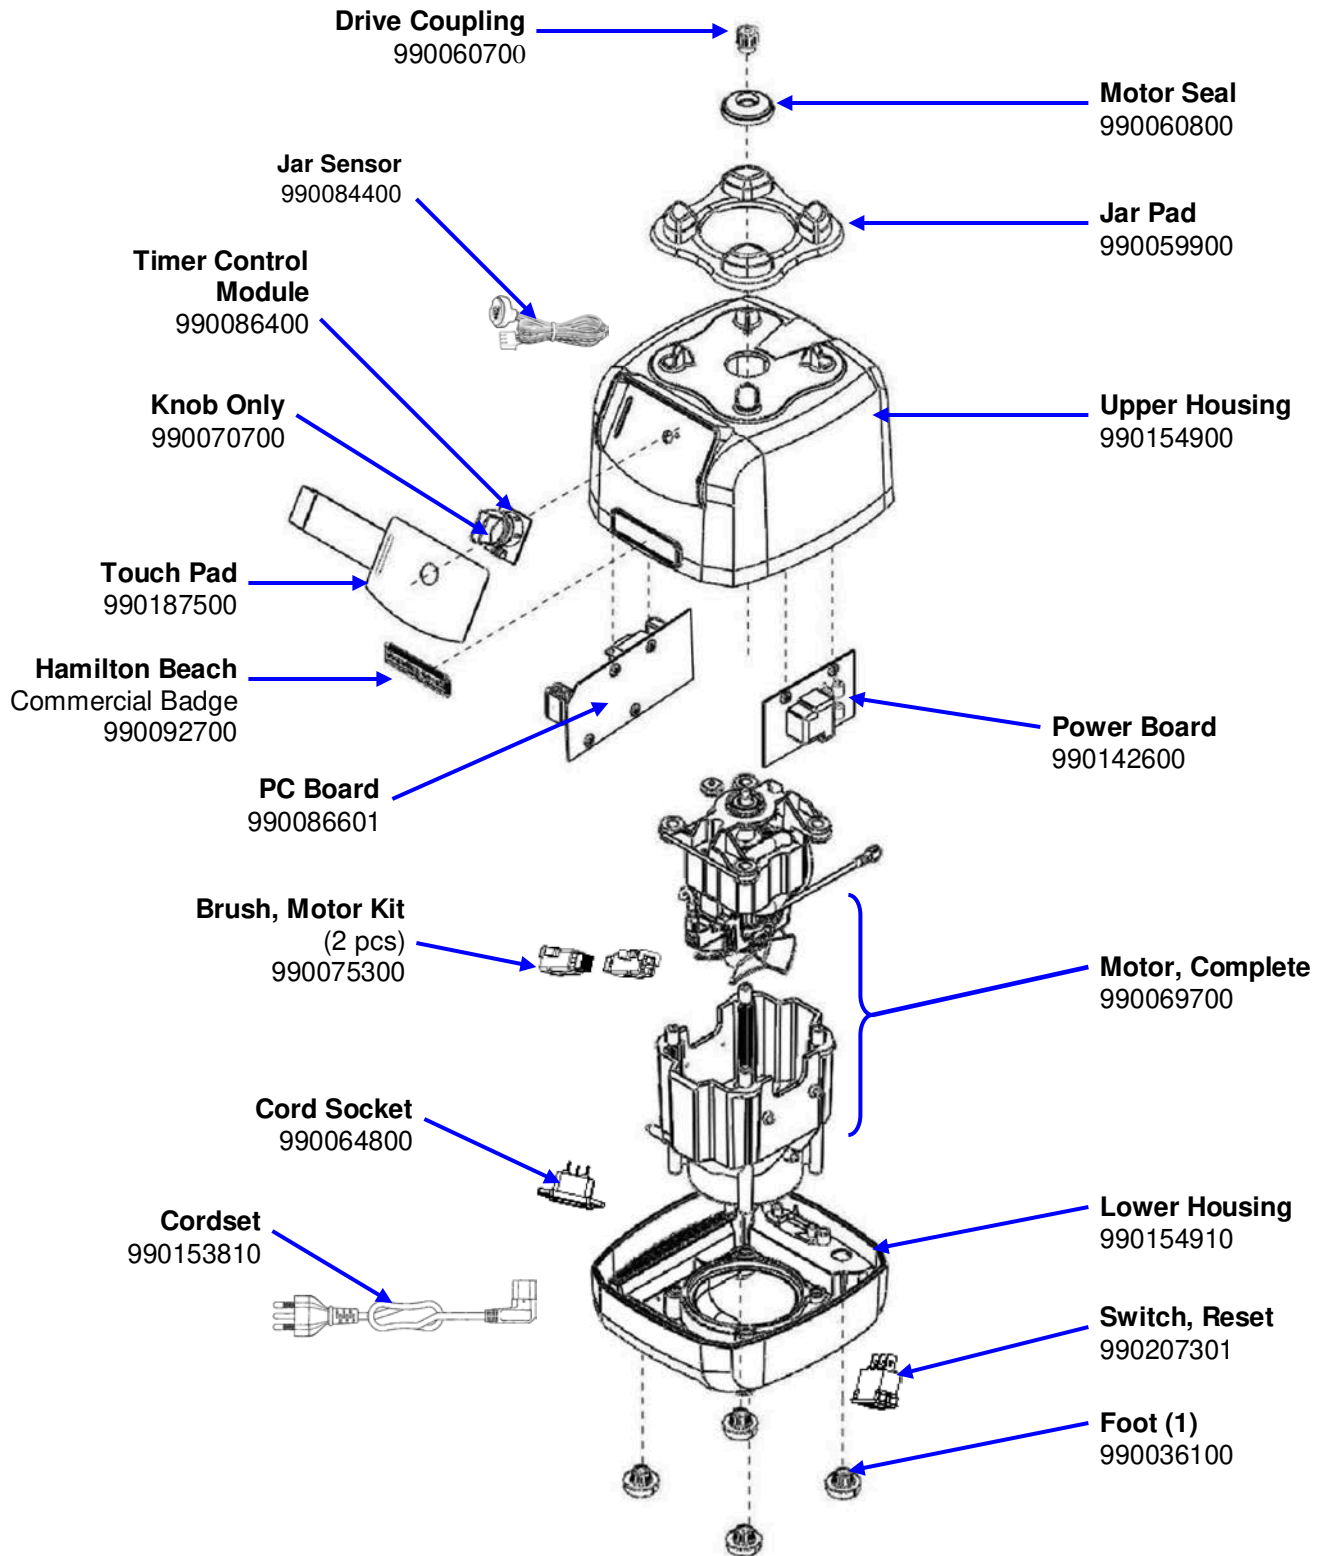

 <p>Hamilton Beach 4421 Waterfront Drive Glen Allen, VA 23060</p>	Revision Description:	Update PC Board Part Number					
	Request Number:	<b>DOC7528</b>	Revision Date:	02/28/2017	Approved by:	DOC7528	
	Issue Code(s):		Page:	1 of 3	Document #:	<b>540039000</b>	Rev:

**Notes:**

\*Complete Container Includes: Cutter Assembly, Container, Lid and Filler Cap

\*\*Cutter Assembly Includes: Blade, Lock Washer, Hex Nut, Drive Coupling Attachment and Cutter Bearing Assembly.