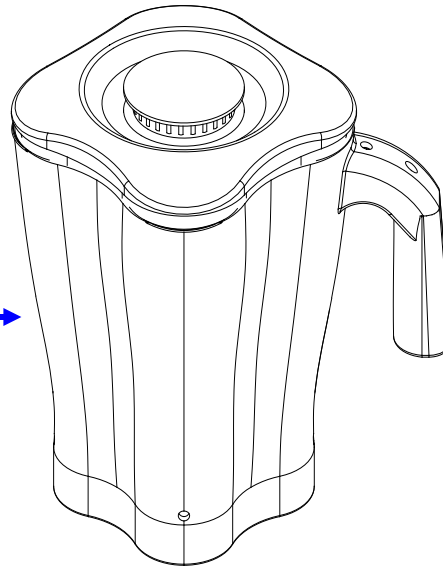

### ACCESSORIES

**Counter Gasket**  
990126900

**Counter Top  
Mounting Kit**  
CK650

**Container Washer**  
BCR100

**48oz. Container  
Complete\***  
6126-600

 4421 Waterfront Drive Glen Allen, VA 23060	Revision Description:	Update PC Board Part Number					
	Request Number:	<b>DOC7528</b>	Revision Date:	02/28/2017	Approved by:	DOC7528	
	Issue Code(s):		Page:	3 of 3	Document #:	<b>540039000</b>	Rev: