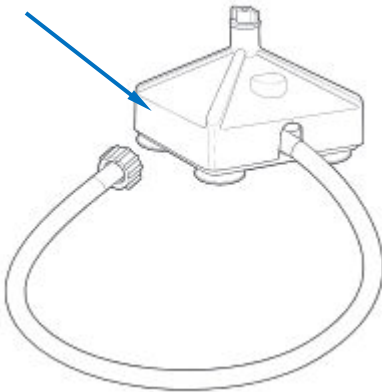

### ACCESSORIES

**Counter Gasket**  
990126900

**Counter Top  
Mounting Kit**  
CK650

**Container Washer**  
BCR100

**48oz. Container  
Complete\***  
6126-600

 4421 Waterfront Drive Glen Allen, VA 23060	Revision Description:	Update PC Board Part Number					
	Request Number:	<b>DOC7528</b>	Revision Date:	02/28/2017	Approved by:	DOC7528	
	Issue Code(s):		Page:	3 of 3	Document #:	<b>540039000</b>	Rev: